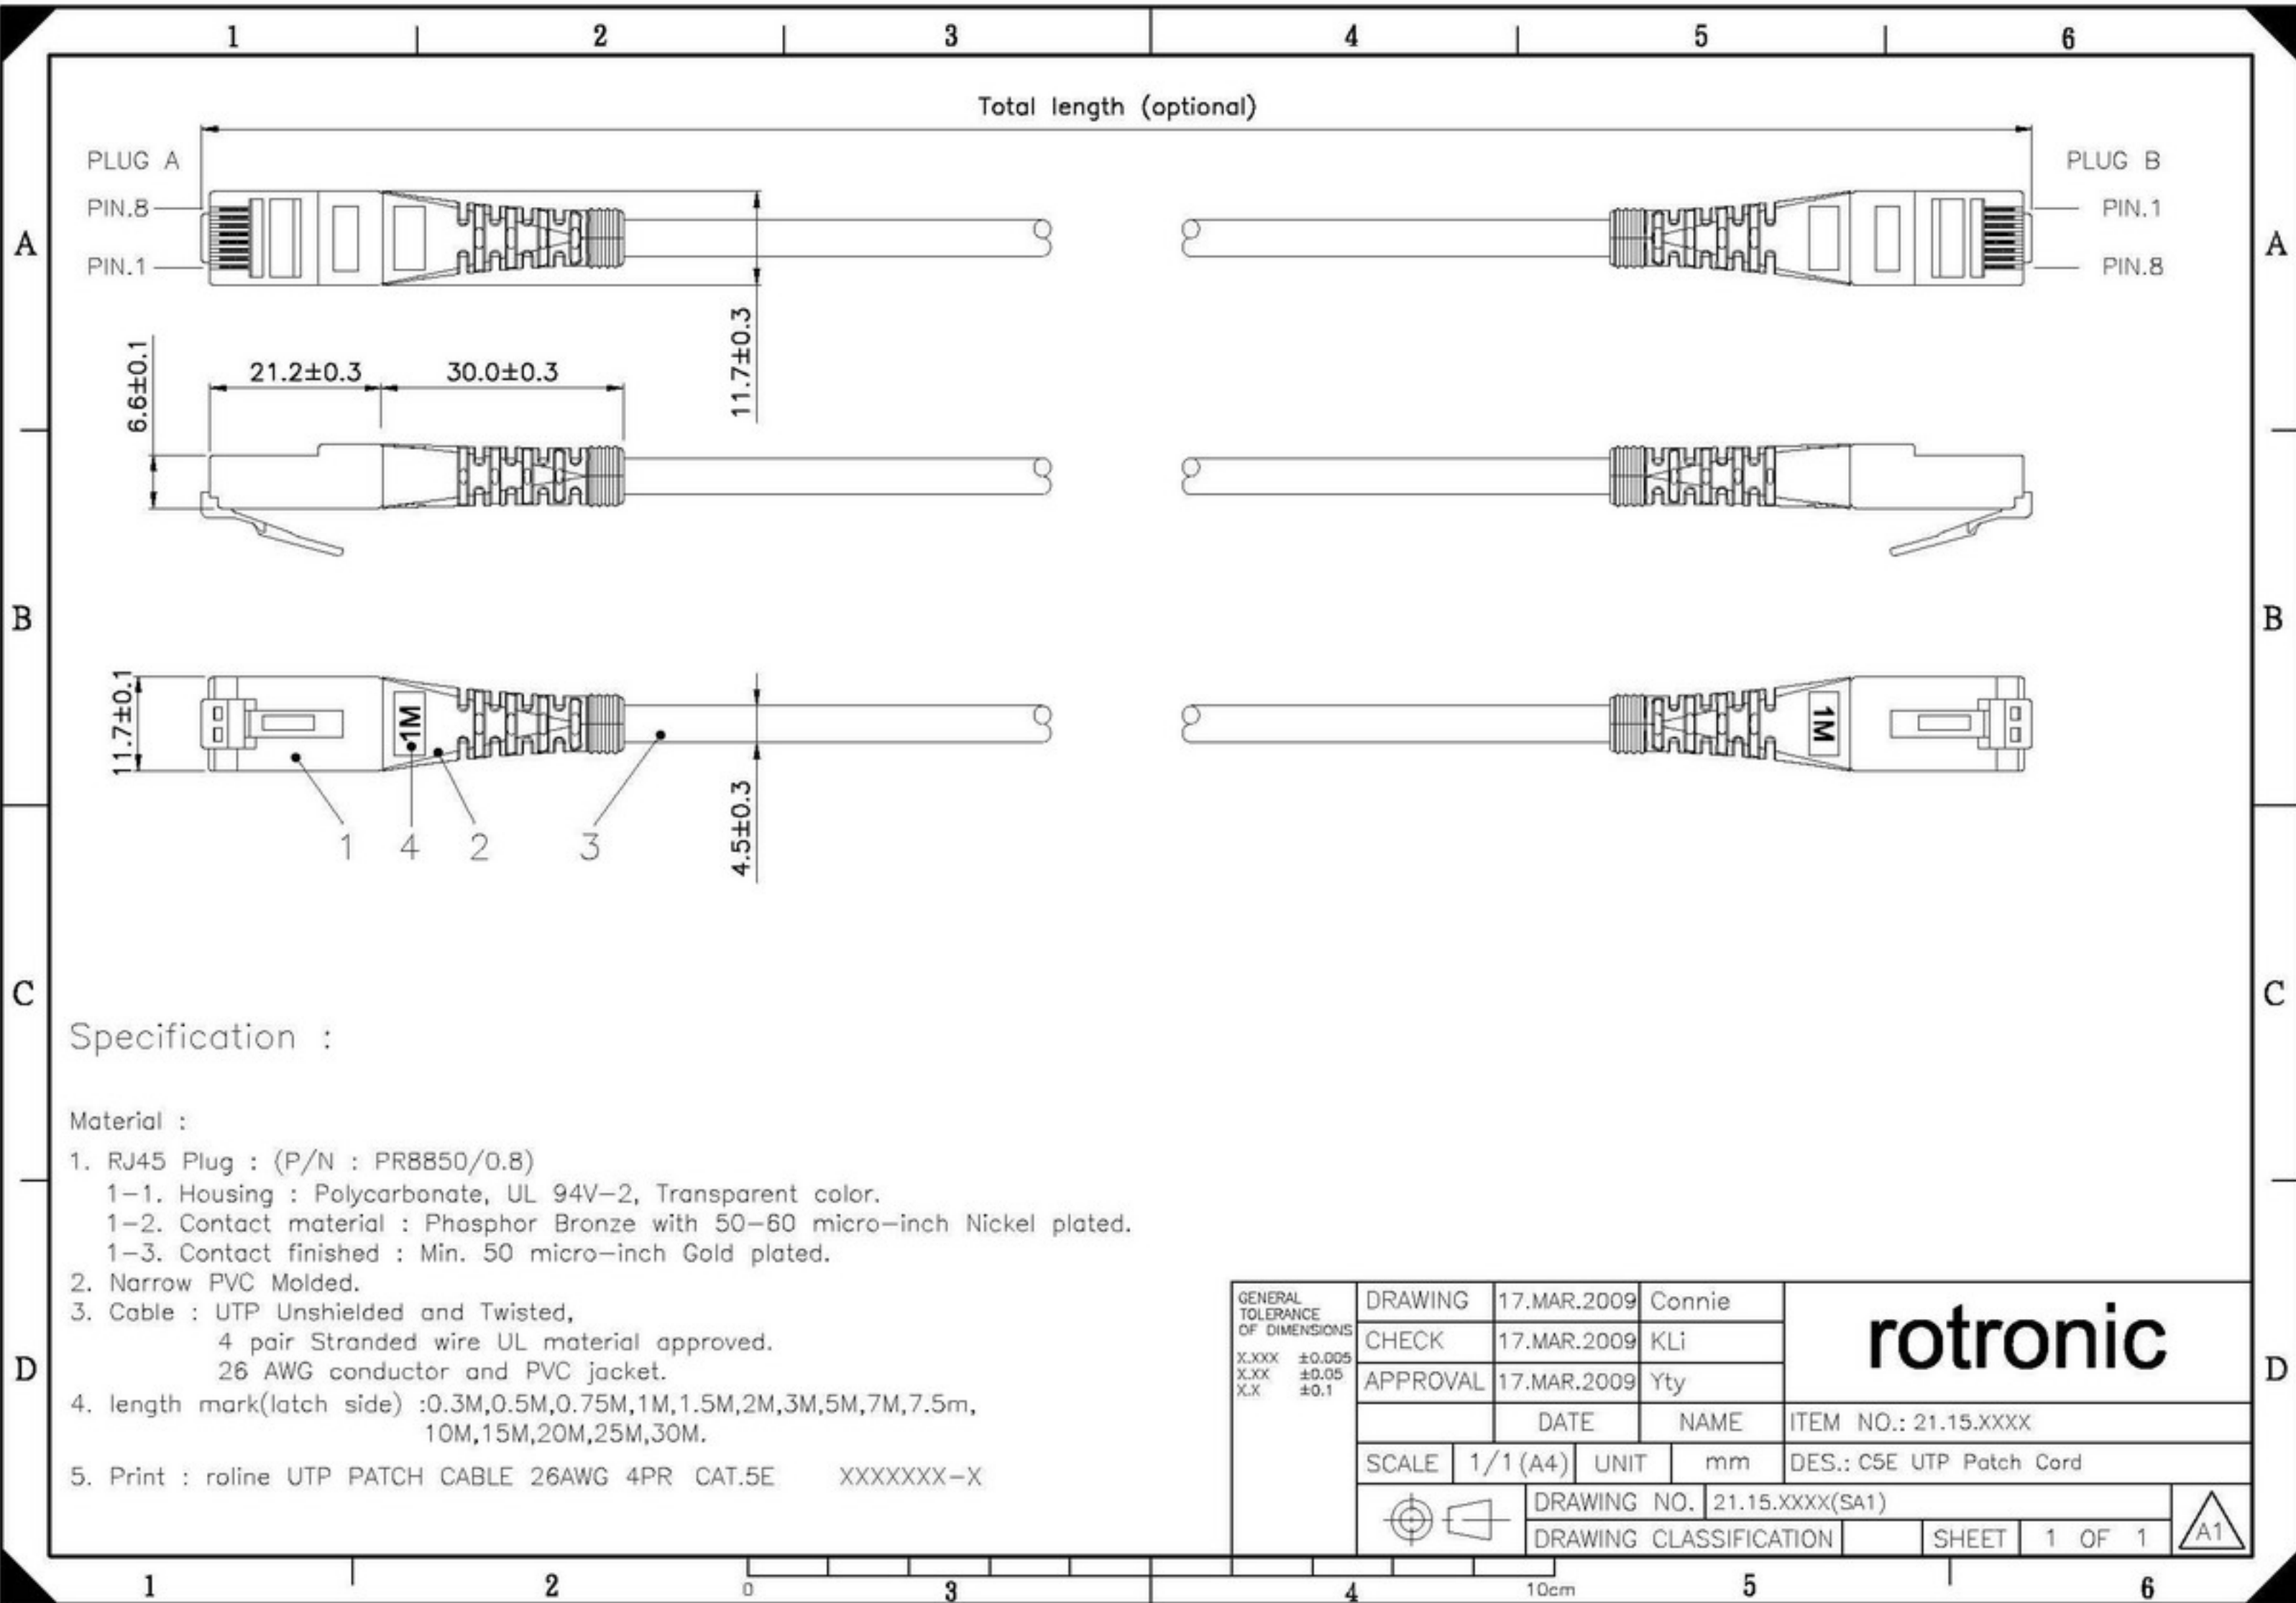

Datenblatt - Fiche technique - Data sheet

21.15.0515

ROLINE UTP-Patchkabel konf. Kat. 5e, grau, 15,0 m

Cordon ROLINE Cat.5e UTP confectionné, gris, 15,0 m

ROLINE UTP Patch Cord Cat.5e, grey, 15.0 m

Total length (optional)

PLUG A
PIN.8
PIN.1
PLUG B
PIN.1
PIN.8

6.6±0.1
21.2±0.3
30.0±0.3
11.7±0.3

11.7±0.1
4.5±0.3
1
4
2
3

Specification :

Material :

1. RJ45 Plug : (P/N : PR8850/0.8)
 - 1-1. Housing : Polycarbonate, UL 94V-2, Transparent color.
 - 1-2. Contact material : Phosphor Bronze with 50-60 micro-inch Nickel plated.
 - 1-3. Contact finished : Min. 50 micro-inch Gold plated.
2. Narrow PVC Molded.
3. Cable : UTP Unshielded and Twisted,
4 pair Stranded wire UL material approved.
26 AWG conductor and PVC jacket.
4. length mark(latch side) :0.3M,0.5M,0.75M,1M,1.5M,2M,3M,5M,7M,7.5m,
10M,15M,20M,25M,30M.
5. Print : roline UTP PATCH CABLE 26AWG 4PR CAT.5E XXXXXX-X

GENERAL TOLERANCE OF DIMENSIONS X.XXX ±0.005 X.XX ±0.05 X.X ±0.1	DRAWING	17.MAR.2009	Connie	rotronic
	CHECK	17.MAR.2009	KLi	
	APPROVAL	17.MAR.2009	Yty	
		DATE	NAME	ITEM NO.: 21.15.XXXX
	SCALE 1/1 (A4)	UNIT mm	DES.: C5E UTP Patch Cord	
		DRAWING NO. 21.15.XXXX(SA1)		
		DRAWING CLASSIFICATION	SHEET 1 OF 1	A1